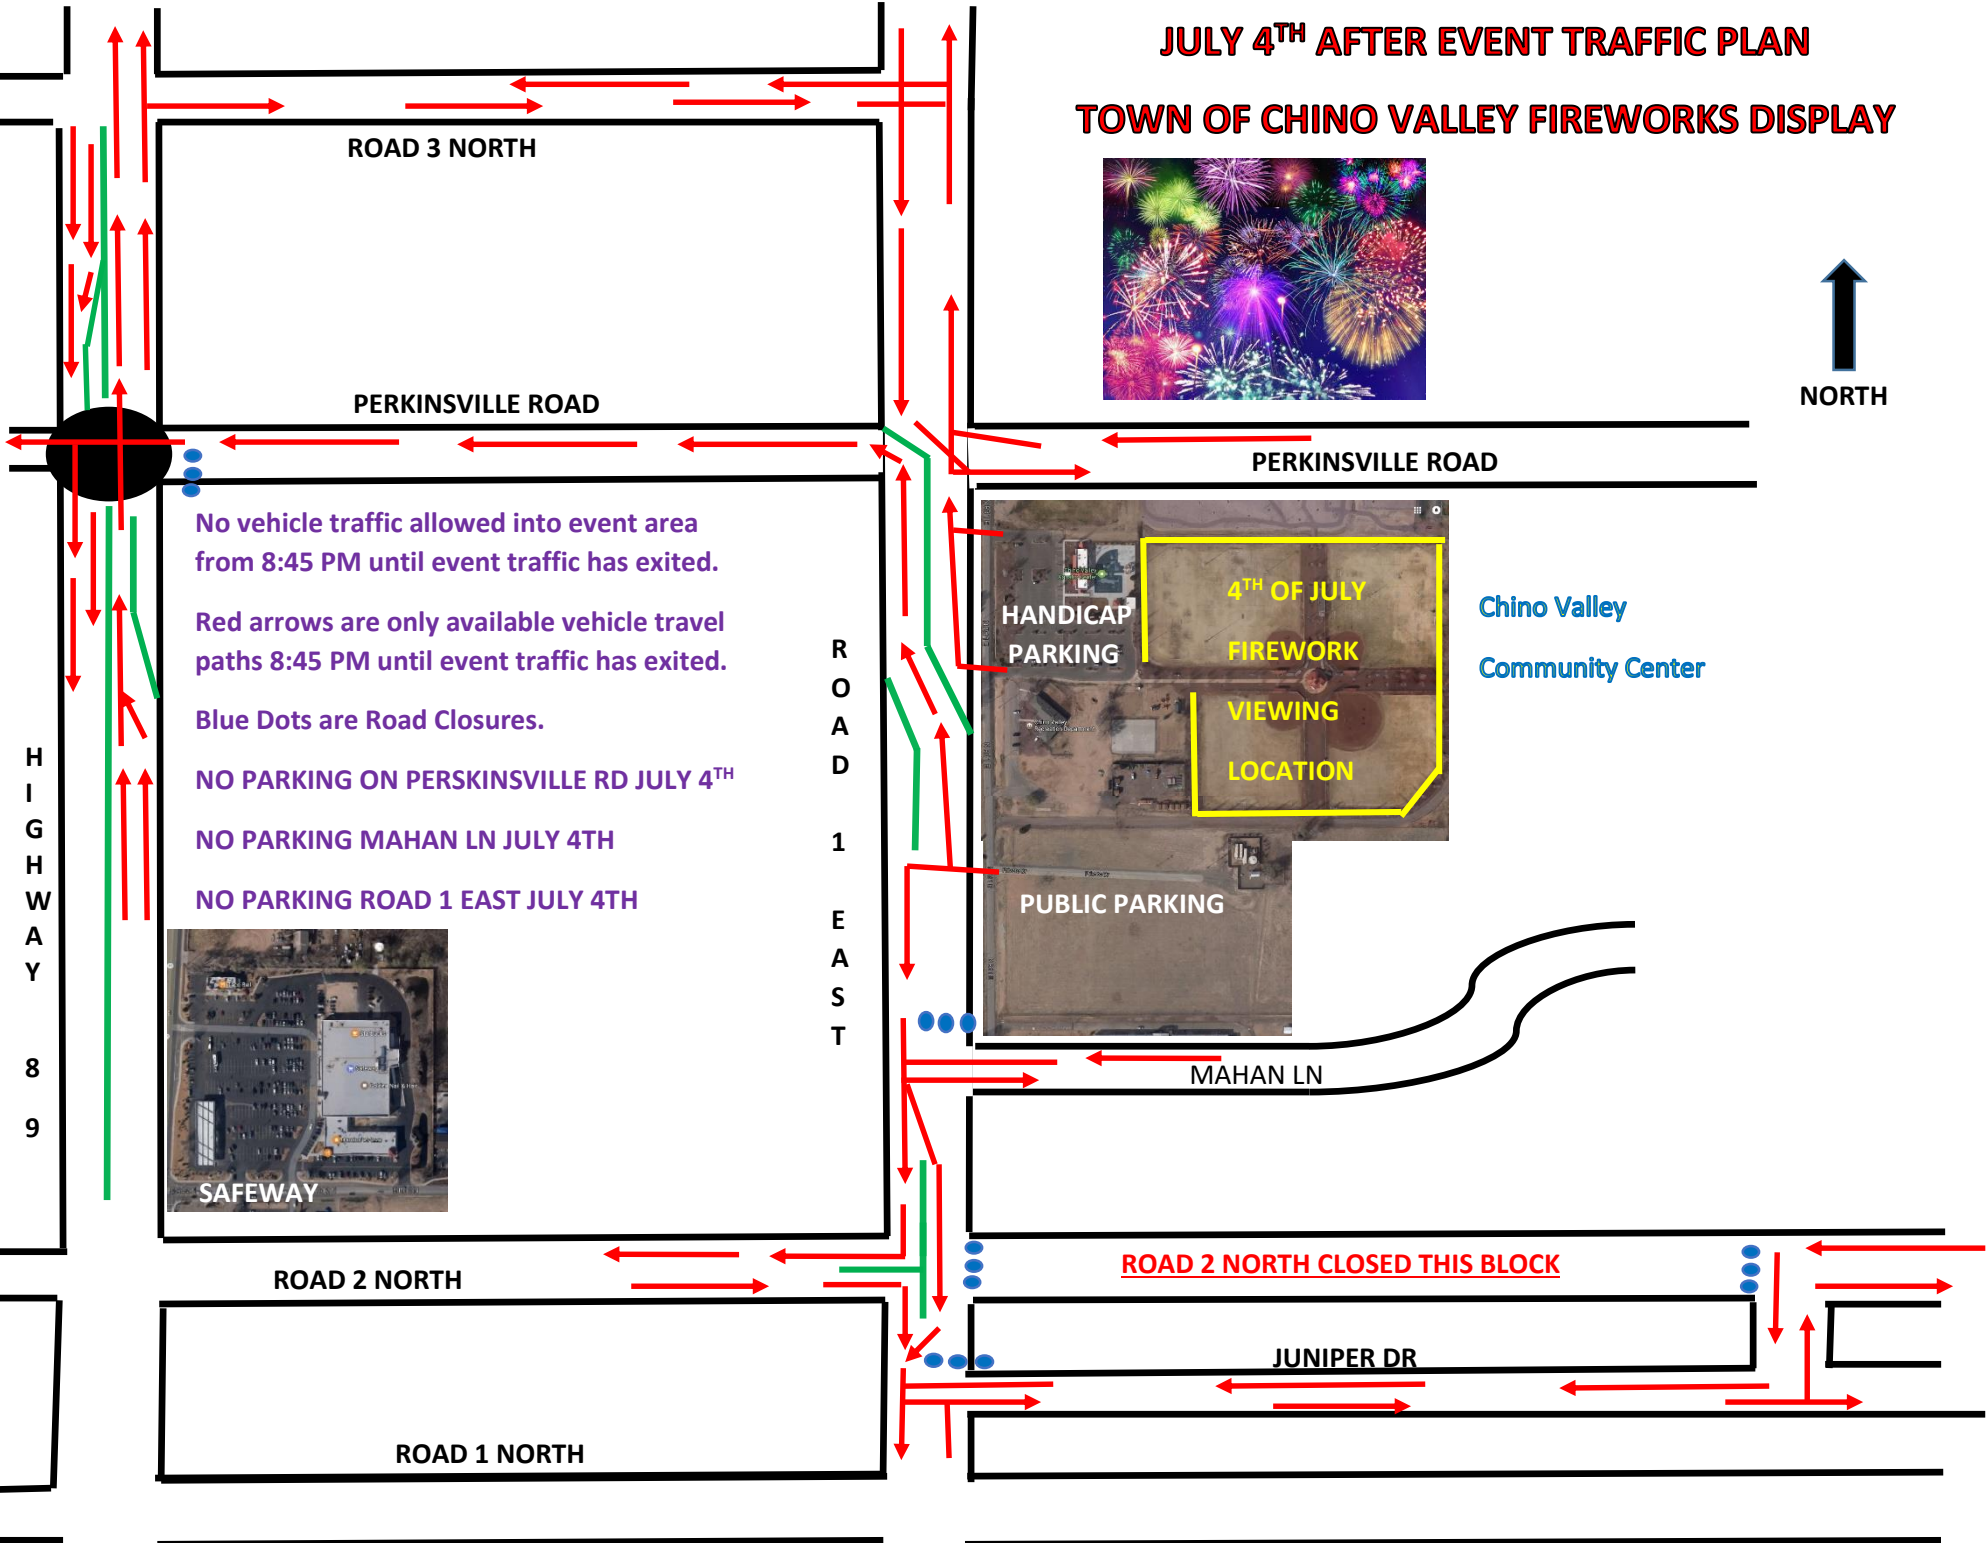

# JULY 4<sup>TH</sup> AFTER EVENT TRAFFIC PLAN

## TOWN OF CHINO VALLEY FIREWORKS DISPLAY

No vehicle traffic allowed into event area from 8:45 PM until event traffic has exited.

Red arrows are only available vehicle travel paths 8:45 PM until event traffic has exited.

Blue Dots are Road Closures.

NO PARKING ON PERSKINSVILLE RD JULY 4<sup>TH</sup>

NO PARKING MAHAN LN JULY 4<sup>TH</sup>

NO PARKING ROAD 1 EAST JULY 4<sup>TH</sup>

Chino Valley  
Community Center

**ROAD 2 NORTH CLOSED THIS BLOCK**

H  
I  
G  
H  
W  
A  
Y  
  
8  
9

R  
O  
A  
D  
  
1  
  
E  
A  
S  
T