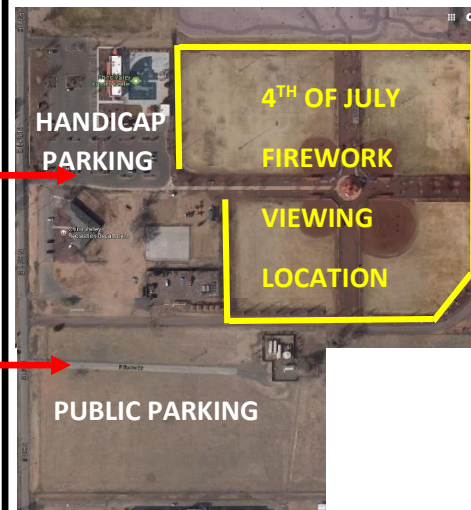

NORTH

PERKINSVILLE ROAD