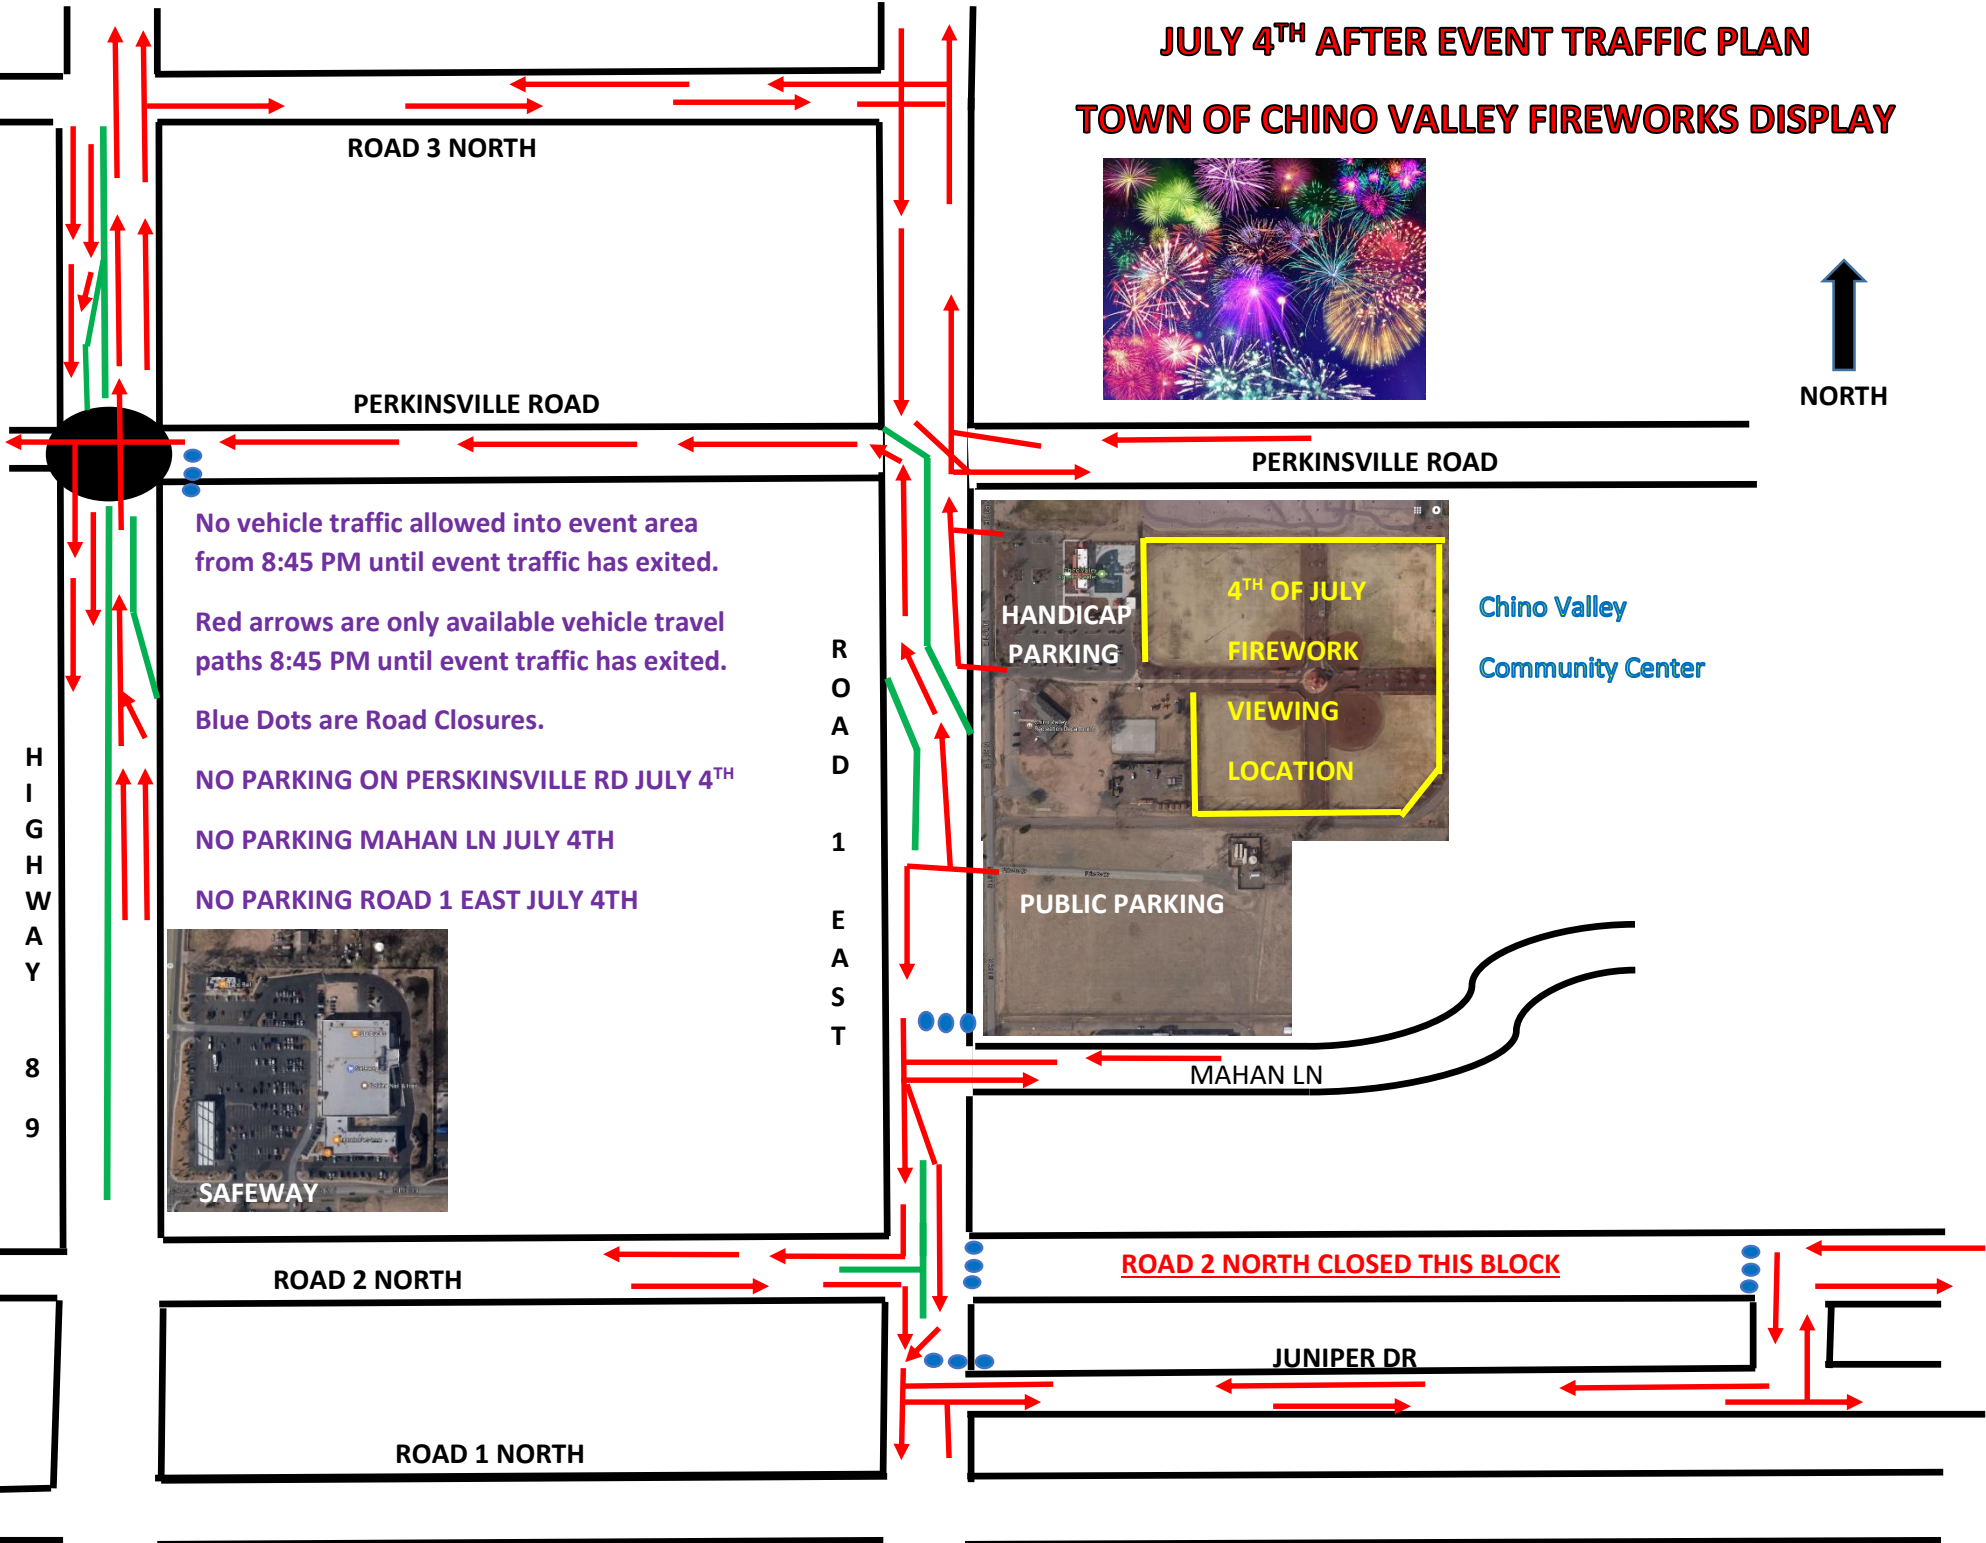

# JULY 4<sup>TH</sup> AFTER EVENT TRAFFIC PLAN

## TOWN OF CHINO VALLEY FIREWORKS DISPLAY

No vehicle traffic allowed into event area from 8:45 PM until event traffic has exited.

Red arrows are only available vehicle travel paths 8:45 PM until event traffic has exited.

Blue Dots are Road Closures.

NO PARKING ON PERSKINSVILLE RD JULY 4<sup>TH</sup>

NO PARKING MAHAN LN JULY 4<sup>TH</sup>

NO PARKING ROAD 1 EAST JULY 4<sup>TH</sup>

**ROAD 2 NORTH CLOSED THIS BLOCK**

H  
I  
G  
H  
W  
A  
Y  
  
8  
9

R  
O  
A  
D  
  
1  
  
E  
A  
S  
T